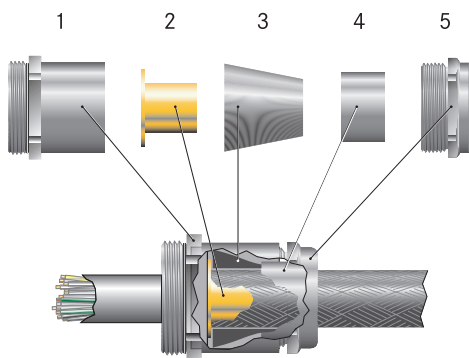

SKINDICHT® SHVE

SKINDICHT® SHVE

Benefits

- Optimal low-resistance 360° screen contact
- High degree of protection
- High strain relief

Application range

- Brass gland for earthing, for applications where electrical interference fields may occur.
- Medical engineering
- Frequency converters
- Airports
- Measurement and control technology

Product features

- The allocation to the cable is made
- 1 fitting
- 2 earth sleeve
- 3 sealing cone

Approvals (Norm references)

Design

- 1 fitting
- 2 earth sleeve
- 3 sealing cone
- 4 cone brass
- 5 compression screw

Note

- Counter nut to be used SKINDICHT® SM
- For painted, anodised or powdered-coated housings, you will require our EMC counter nut SKINDICHT® SM-PE for best contact

Technical data

- **Caution**
  Installation dimensions see Appendix T21
- **Material**
  Body: Nickel plated brass
  Earthing sleeve: Bright brass
  Special sealing cone: CR
  O-ring: NBR
- **Degree of protection**
  IP 68 - 10 bar
- **Range of temperature**
  -20°C up to +80°C