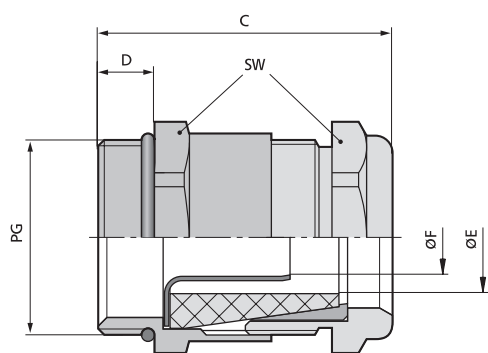

SKINDICHT® SHVE

SKINDICHT® SHVE

Benefits

- Optimal low-resistance 360° screen contact
- High degree of protection
- High strain relief

Application range

- Brass gland for earthing, for applications where electrical interference fields may occur.
- Medical engineering
- Frequency converters
- Airports
- Measurement and control technology

Product features

- The allocation to the cable is made
- 1 fitting
- 2 earth sleeve
- 3 sealing cone

Approvals (Norm references)

Design

- 1 fitting
- 2 earth sleeve
- 3 sealing cone
- 4 cone brass
- 5 compression screw

Note

- Counter nut to be used SKINDICHT® SM
- For painted, anodised or powdered-coated housings, you will require our EMC counter nut SKINDICHT® SM-PE for best contact

Technical data

- **Caution**
  Installation dimensions see Appendix T21
- **Material**
  Body: Nickel plated brass
  Earthing sleeve: Bright brass
  Special sealing cone: CR
  O-ring: NBR
- **Degree of protection**
  IP 68 - 10 bar
- **Range of temperature**
  -20°C up to +80°C